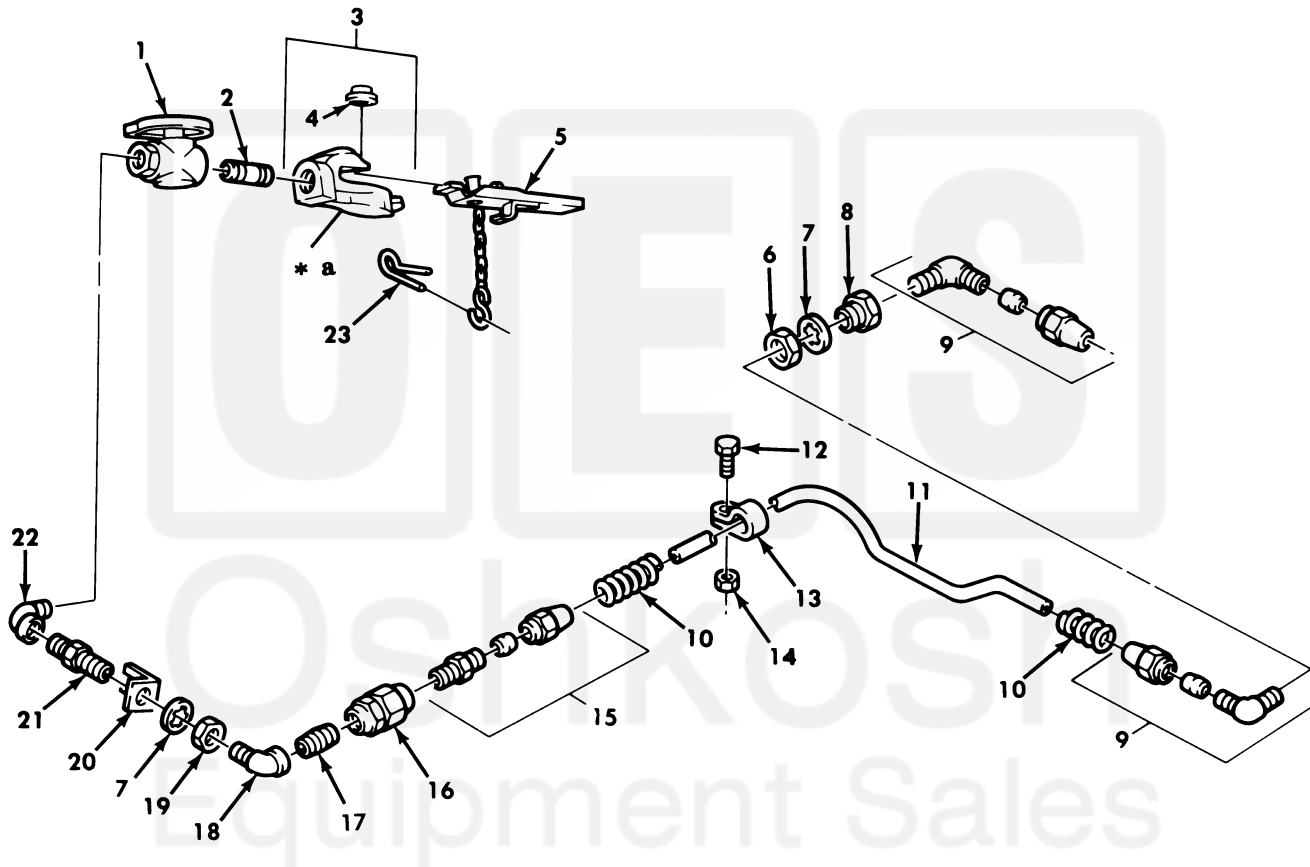

UNIT, DIRECT SUPPORT, AND GENERAL SUPPORT MAINTENANCE
REPAIR PARTS AND SPECIAL TOOLS LIST
TRUCK, 5-TON, 6X6, M809 SERIES TRUCKS (DIESEL)

* a PART OF ITEM 3

Figure 181. Front Emergency Air Line, Half Coupling, and Fittings.

(1) ITEM NO	(2) SMR CODE	(3) NSN	(4) CAGEC	(5) PART NUMBER	(6) DESCRIPTION AND USABLE ON CODE (UOC)	(7) QTY
GROUP 1208 AIR BRAKE SYSTEM						
FIG. 181 FRONT EMERGENCY AIR LINE, HALF COUPLING, AND FITTINGS						
1	PAOZZ	4820-00-420-5499	79227	B-6100-TH	VALVE, BALL.....	1
2	PAOZZ	4730-00-196-1504	24617	192075	NIPPLE, PIPE.....	1
3	PAOZZ	4730-00-595-0083	58536	A52484-1	COUPLING HALF, QUICK.....	1
4	PAOZZ	5330-00-090-2128	06853	213630	. PACKING, PREFORMED.....	1
5	PAOZZ	2530-00-270-3878	19207	7338409	DUMMY COUPLING, AUTO.....	1
6	PAOZZ	5310-00-241-0157	19207	5331179	NUT, PLAIN, HEXAGON.....	1
7	PAOZZ	5310-00-582-6714	96906	MS35333-49	WASHER, LOCK.....	2
8	PAOZZ	4730-00-421-3924	19207	7339982	ADAPTER, STRAIGHT, PI.....	1
9	PAOZZ	4730-00-289-0155	81343	6-6 120202BA	ELBOW, PIPE TO TUBE.....	2
10	PAOZZ	5360-00-410-9791	19207	10883272	SPRING, HELICAL, COMP.....	2
11	MOOZZ		19207	11664612	TUBE MAKE FROM TUBE P/N 800E2730...	1
12	PAOZZ	5306-00-068-0513	18876	MS90727001-06	SCREW, CAP, HEXAGON H.....	1
13	PAOZZ	5340-00-597-0182	96906	MS21333-39	CLAMP, LOOP.....	1
14	PAOZZ	5310-00-061-7325	96906	MS21045-4	NUT, SLFLKG HEXAGON.....	1
15	PAOZZ	4730-00-069-1186	81343	6-4 120102BA	ADAPTER, STRAIGHT, PI.....	1
16	PAOZZ	4820-00-377-8780	19207	8330632	VALVE, CHECK.....	1
17	PAOZZ	4730-00-222-1837	96906	MS51846-20	NIPPLE, PIPE.....	1
18	PAOZZ	4730-00-277-5553	96906	MS51952-2	ELBOW, PIPE.....	1
19	PAOZZ	5310-00-891-3428	96906	MS35691-77	NUT, PLAIN, HEXAGON.....	1
20	PAOZZ	5340-00-177-8051	19207	10883271	BRACKET, ANGLE.....	1
21	PAOZZ	4730-00-419-9424	19207	8376311	REDUCER, PIPE.....	1
22	PAOZZ	4730-00-277-5555	96906	MS51952-4	ELBOW, PIPE.....	1
23	PAOZZ	5315-00-849-9857	96906	MS24665-421	PIN, COTTER.....	1

END OF FIGURE